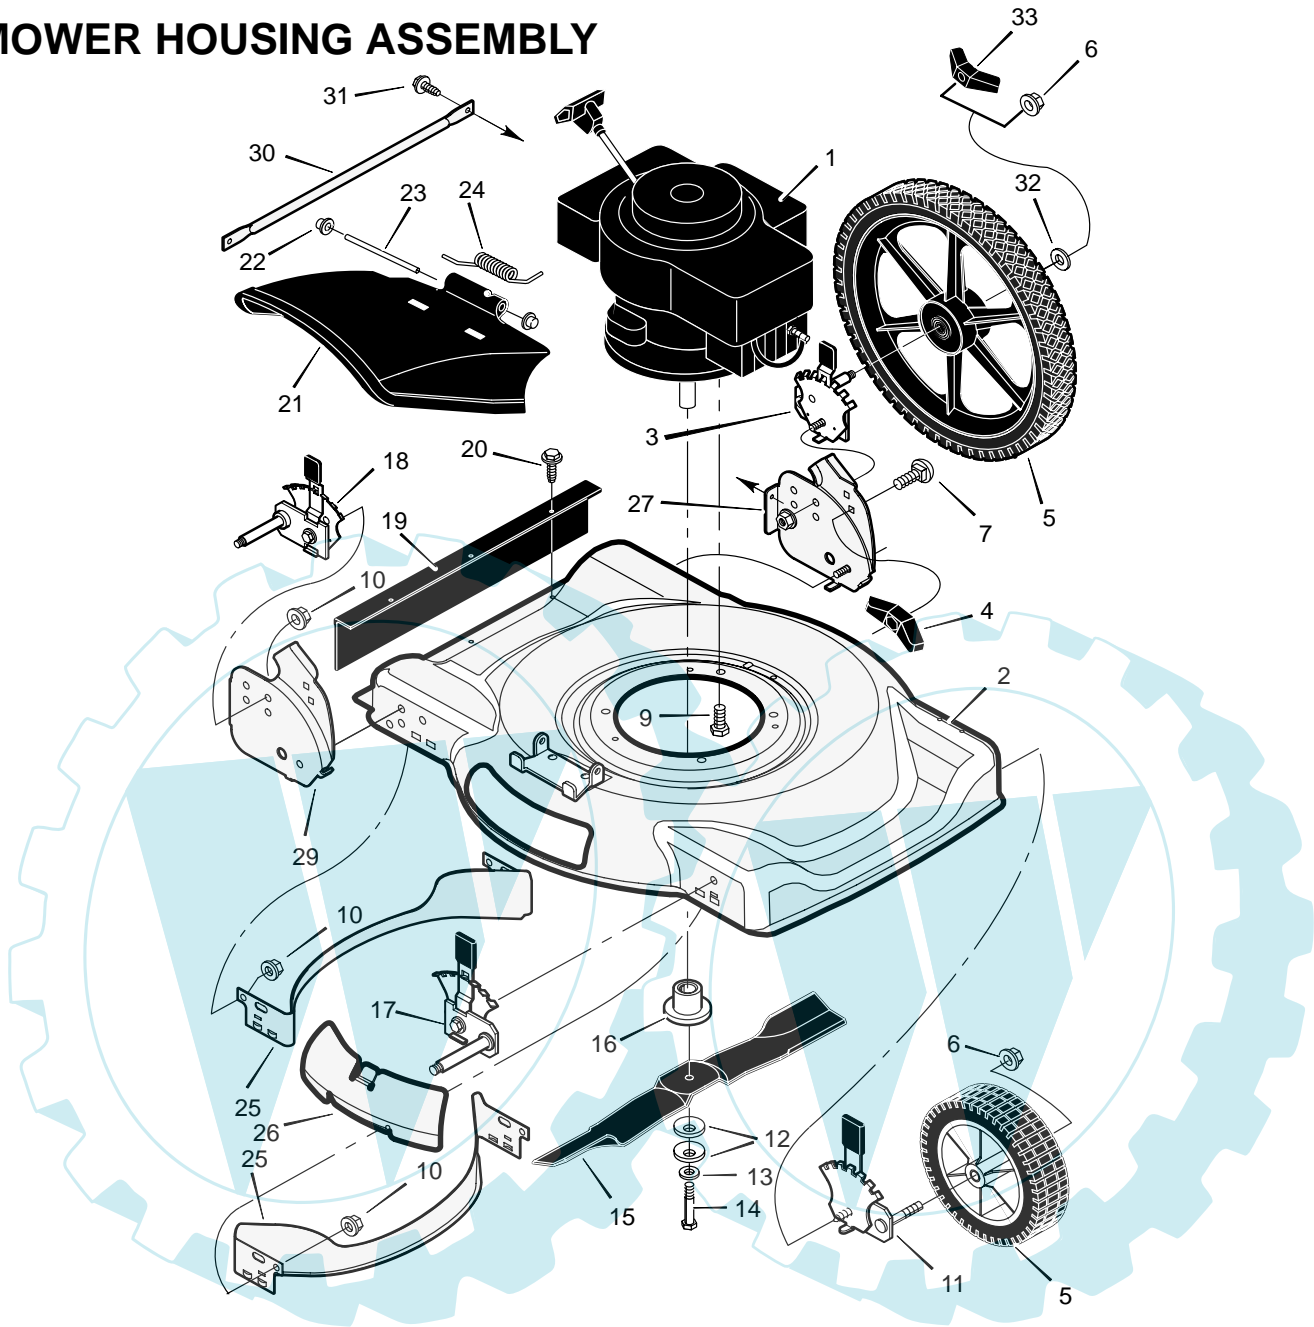

MODELS 225111x194D

MOWER HOUSING ASSEMBLY

| | | | | | | | | |
|----|-----------------------------|--------|----|------------------------------|-------------|----|-----------------------|-------------|
| 1 | Engine | — | 13 | Washer | 17x124 | 23 | Pin, Pivot | 215x11 Z |
| 2 | Housing | 776024 | 14 | Bolt, Hex | 01x142 | 24 | Spring | 0166x5 |
| 3 | Height Adjuster, Left Rear | 672645 | 15 | Blade | 1101120E701 | 25 | Baffle | 672744E701 |
| 4 | Knob | 071495 | 16 | Adapter, Blade | 071056 | 26 | Plate, Mulcher | 672422 Z |
| 5 | Wheel and Tire | 672060 | 17 | Height Adjuster, Right Front | 672600 | 27 | Bracket, Left Handle | 1101305E700 |
| 6 | Locknut, Flange | 015x84 | 18 | Height Adjuster, Right Rear | 672644 | 29 | Bracket, Right Handle | 1101304E700 |
| 7 | Bolt, Carriage | 002x81 | 19 | Guard, Rear | 672738 | 30 | Brace | 672728E700 |
| 9 | Bolt, Engine | 0025x6 | 20 | Screw | 26x245 | 31 | Screw | 26x263 |
| 10 | Nut | 015x68 | 21 | Deflector, Chute | 672421 | 32 | Washer | 017x91 Z |
| 11 | Height Adjuster, Left Front | 672601 | 22 | Push-On Cap | 028x42 | 33 | Knob, Axle | 672449 |
| 12 | Washer, Belleville | 17x137 | | | | - | Book, Instruction | F-030403L |

MODELS 225111x194D

HANDLE ASSEMBLY

| | | | | | | | | |
|---|-----------------------|-------------|----|---------------------|------------|----|-------------------|---------|
| 1 | Handle, Upper (Black) | 1101556E701 | 7 | Locknut | 15x116 | 15 | Clamp, Cable | 1101353 |
| 2 | Handle, Lower (Black) | 71137E701 | 12 | Guide, Rope | 071530 | 16 | Engine Stop Cable | 1101181 |
| 3 | Bolt | 002x77 | 13 | Engine Stop Lever | 043653E701 | | | |
| 4 | Knob, Plastic | 071294 | 14 | Bracket, Stop Lever | 1101454 | | | |