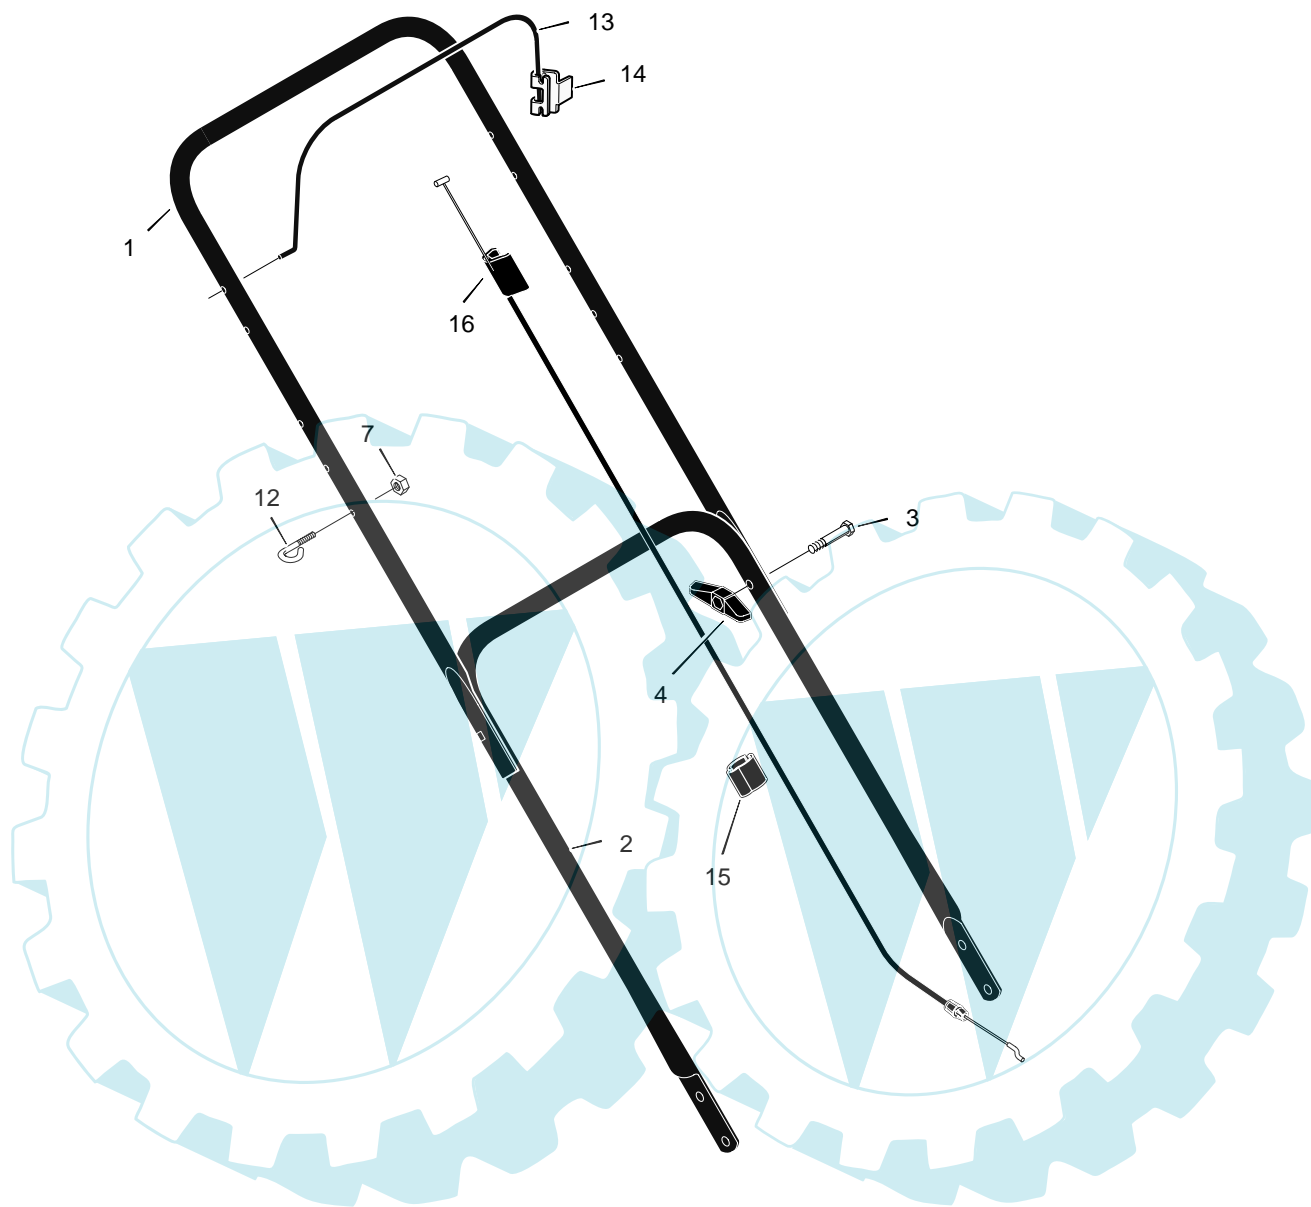

MODELS 225111x194D

MOWER HOUSING ASSEMBLY

| | | | | | | | | |
|----|-----------------------------|--------|----|------------------------------|-------------|----|-----------------------|-------------|
| 1 | Engine | — | 13 | Washer | 17x124 | 23 | Pin, Pivot | 215x11 Z |
| 2 | Housing | 776024 | 14 | Bolt, Hex | 01x142 | 24 | Spring | 0166x5 |
| 3 | Height Adjuster, Left Rear | 672645 | 15 | Blade | 1101120E701 | 25 | Baffle | 672744E701 |
| 4 | Knob | 071495 | 16 | Adapter, Blade | 071056 | 26 | Plate, Mulcher | 672422 Z |
| 5 | Wheel and Tire | 672060 | 17 | Height Adjuster, Right Front | 672600 | 27 | Bracket, Left Handle | 1101305E700 |
| 6 | Locknut, Flange | 015x84 | 18 | Height Adjuster, Right Rear | 672644 | 29 | Bracket, Right Handle | 1101304E700 |
| 7 | Bolt, Carriage | 002x81 | 19 | Guard, Rear | 672738 | 30 | Brace | 672728E700 |
| 9 | Bolt, Engine | 0025x6 | 20 | Screw | 26x245 | 31 | Screw | 26x263 |
| 10 | Nut | 015x68 | 21 | Deflector, Chute | 672421 | 32 | Washer | 017x91 Z |
| 11 | Height Adjuster, Left Front | 672601 | 22 | Push-On Cap | 028x42 | 33 | Knob, Axle | 672449 |
| 12 | Washer, Belleville | 17x137 | | | | - | Book, Instruction | F-030403L |

MODELS 225111x194D

HANDLE ASSEMBLY

| | | | | | | | | |
|---|-----------------------|-------------|----|---------------------|------------|----|-------------------|---------|
| 1 | Handle, Upper (Black) | 1101556E701 | 7 | Locknut | 15x116 | 15 | Clamp, Cable | 1101353 |
| 2 | Handle, Lower (Black) | 71137E701 | 12 | Guide, Rope | 071530 | 16 | Engine Stop Cable | 1101181 |
| 3 | Bolt | 002x77 | 13 | Engine Stop Lever | 043653E701 | | | |
| 4 | Knob, Plastic | 071294 | 14 | Bracket, Stop Lever | 1101454 | | | |